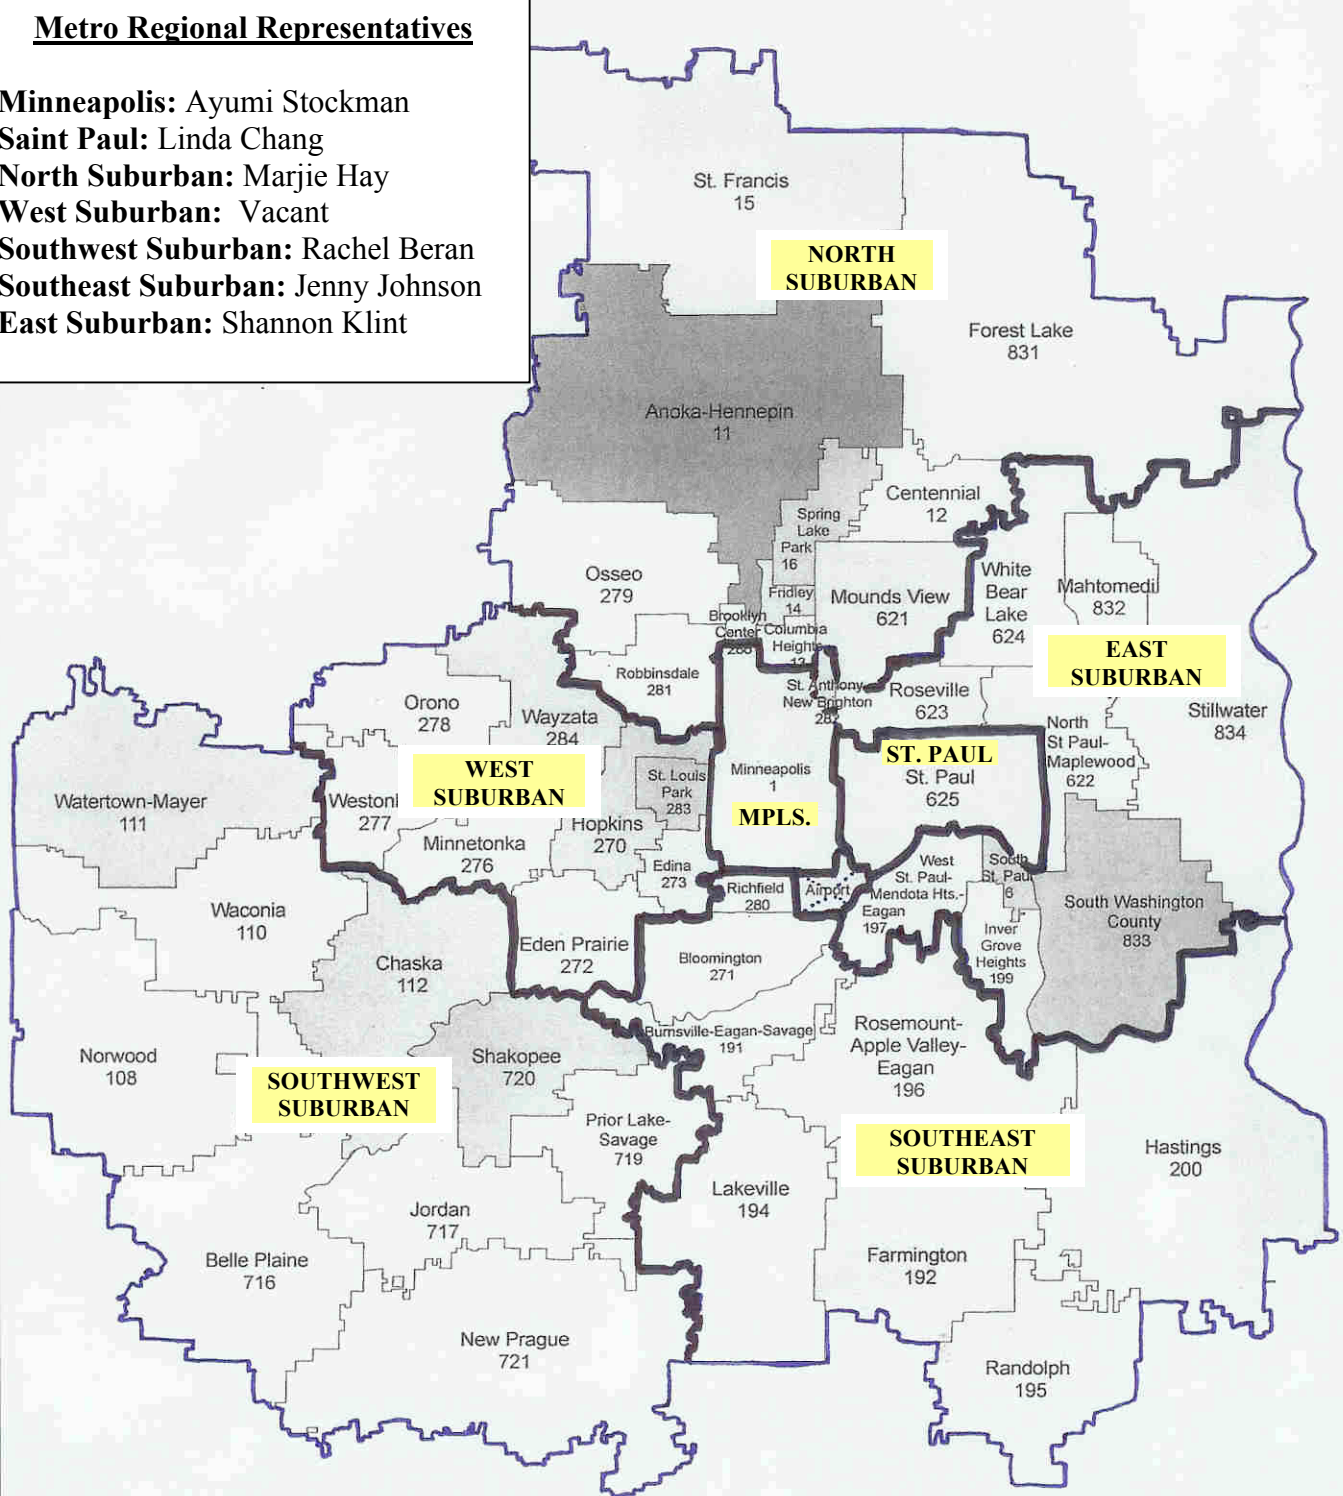

# MCTLC METRO AREA REGIONS

## Metro Regional Representatives

**Minneapolis:** Ayumi Stockman

**Saint Paul:** Linda Chang

**North Suburban:** Marjie Hay

**West Suburban:** Vacant

**Southwest Suburban:** Rachel Beran

**Southeast Suburban:** Jenny Johnson

**East Suburban:** Shannon Klint

0 5 10 15 20 Miles

Interested in being a metro representative?  
Contact [Info@MCTLC.org](mailto:Info@MCTLC.org)